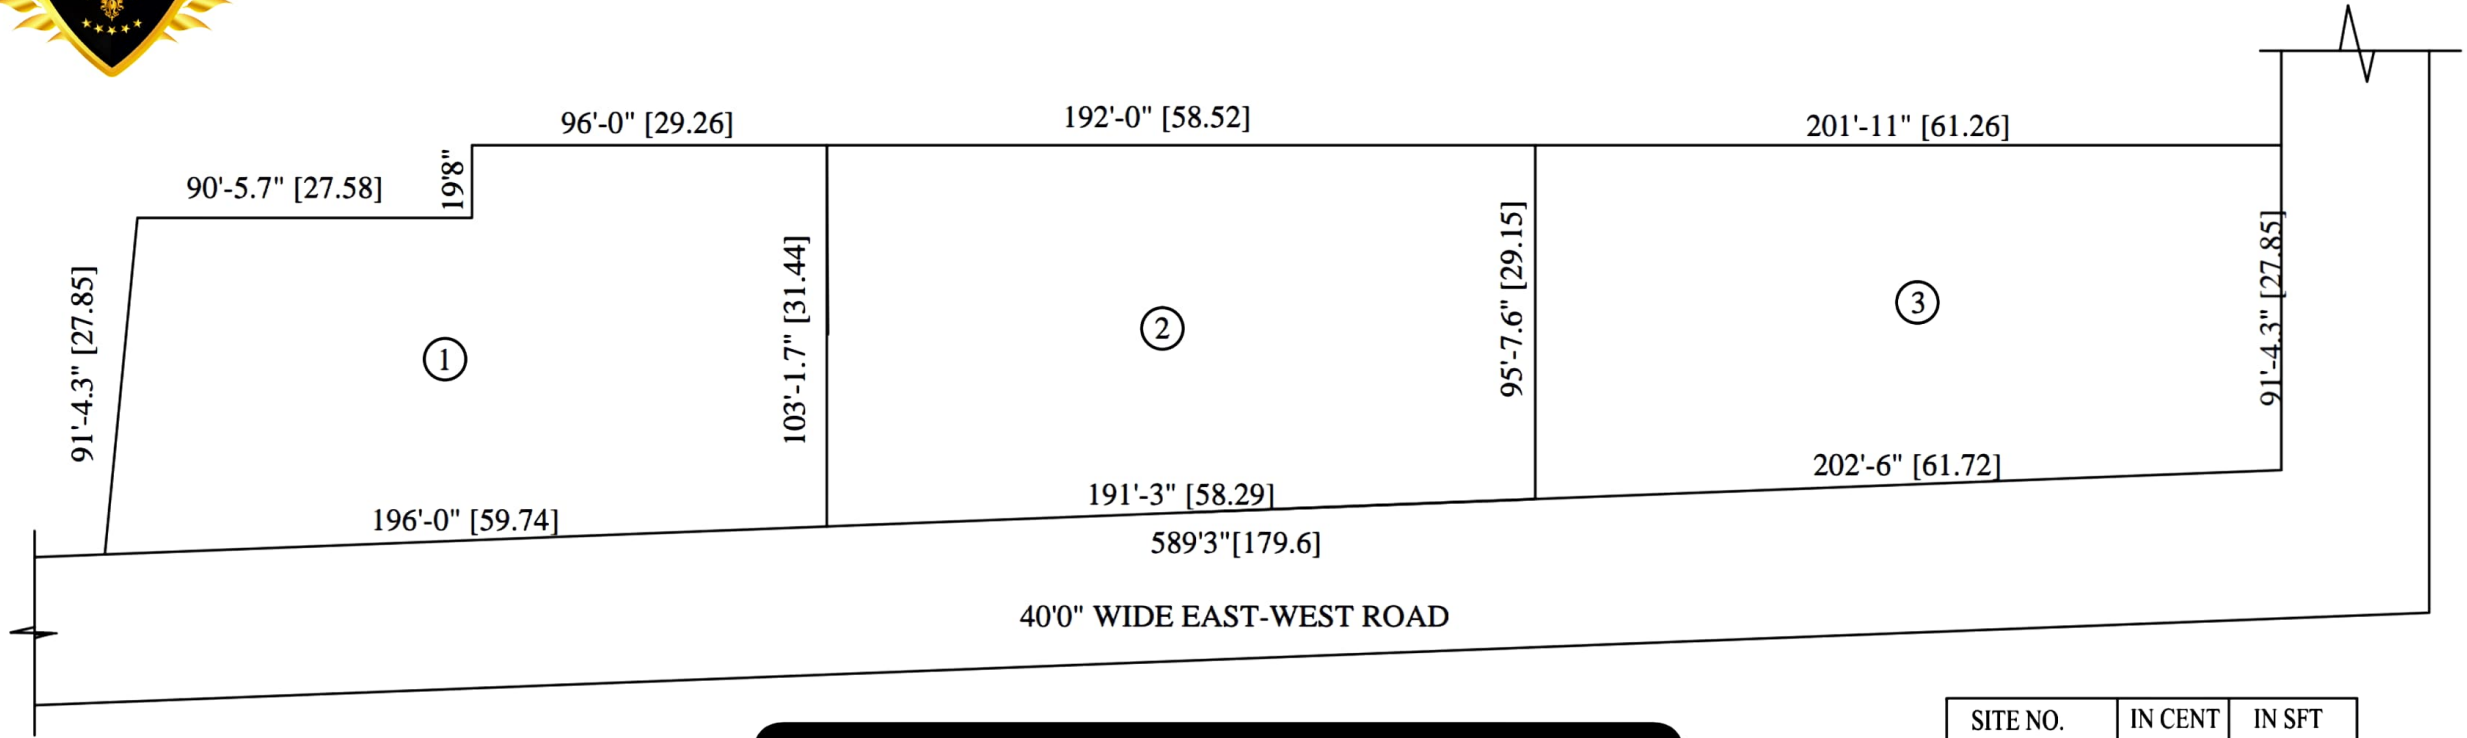

LAYOUT SHOWNG THE PROPOED FARM SITE AT MYLARIPALAYAM VILLAGE ,  
MADUKKARAI TALUK & COIMBATORE DISTRCT.

**HAPPY HOMES PROPERTY'S  
FARM LAND**

SITE NO.	IN CENT	IN SFT
1	42	92
2	43	266
3	42	218